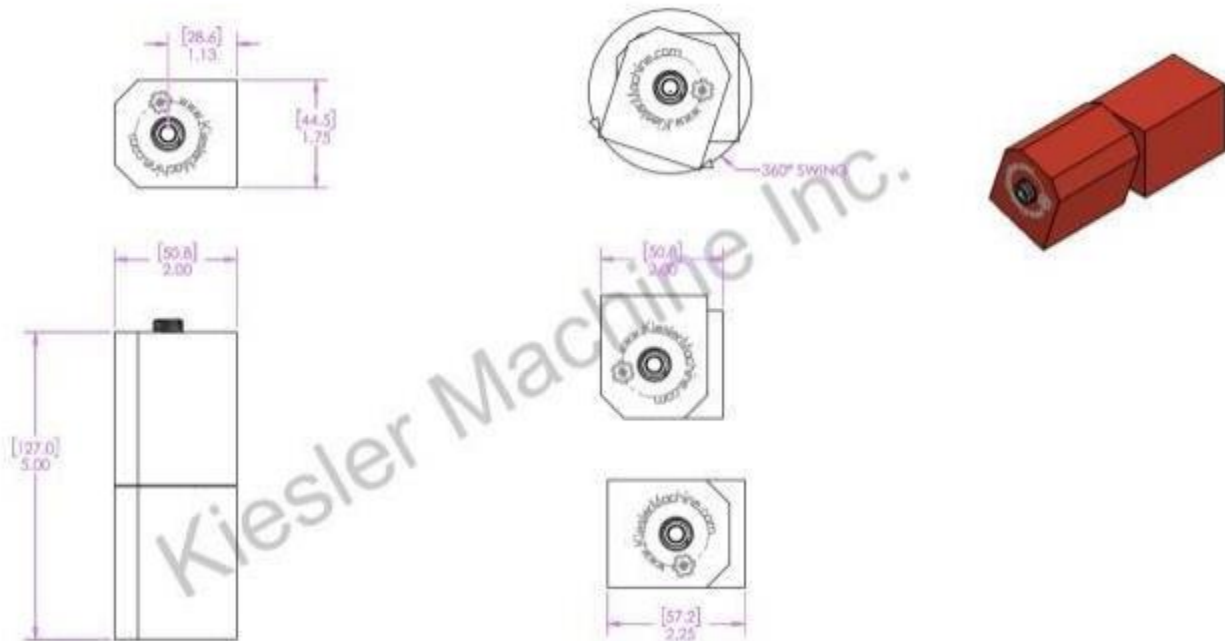

5" x 1 3/4 x 2" Barrel Hinge

Model Number: 2875KB

Price: \$ 410

- Material Type: Carbon Steel
- Maximum Vertical Load: 3,000 LBS
- Maximum Radial Load: 1220 LBS
- Approx. Width: 2.25"
- Height: 5"
- Weight: 5 LBS
- Mounting: Weld-on