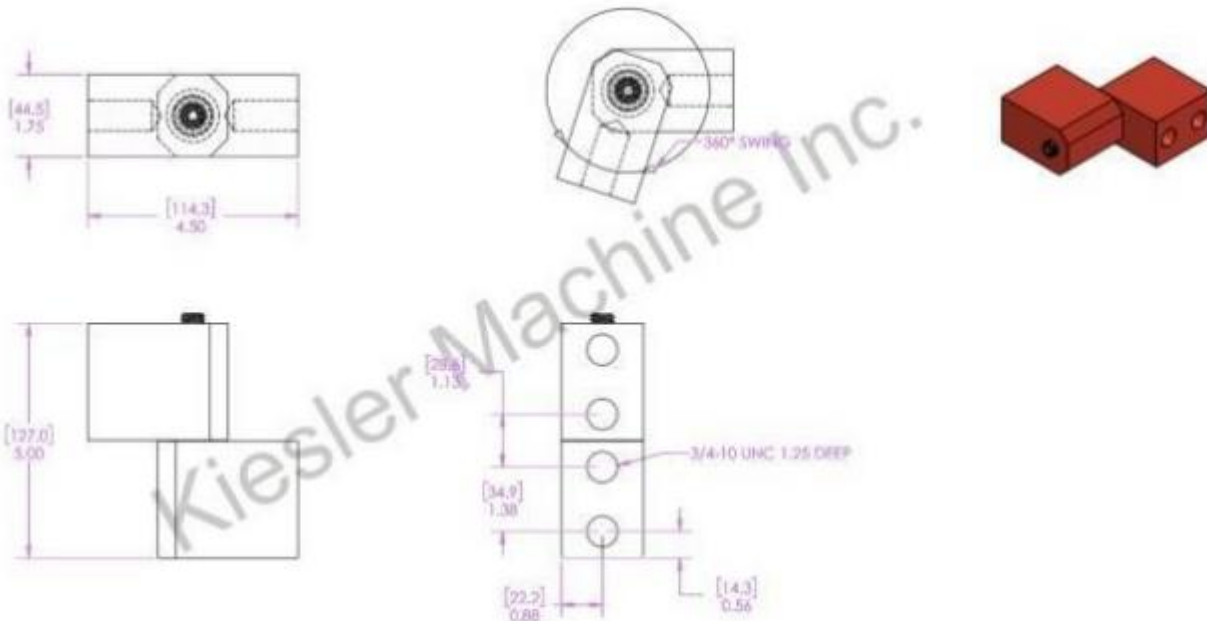

5" x 1 3/4" x 4 1/2" Barrel Hinge

Model Number: 2875KS

Price: \$ 450

- Material Type: Mild Steel, 304L Stainless Steel or 316L Stainless Steel
- Maximum Vertical Load: 3,000 LBS
- Maximum Radial Load: 1,220 LBS
- Approx. Width: 4.5"
- Height: 5"
- Weight: 6.4 LBS