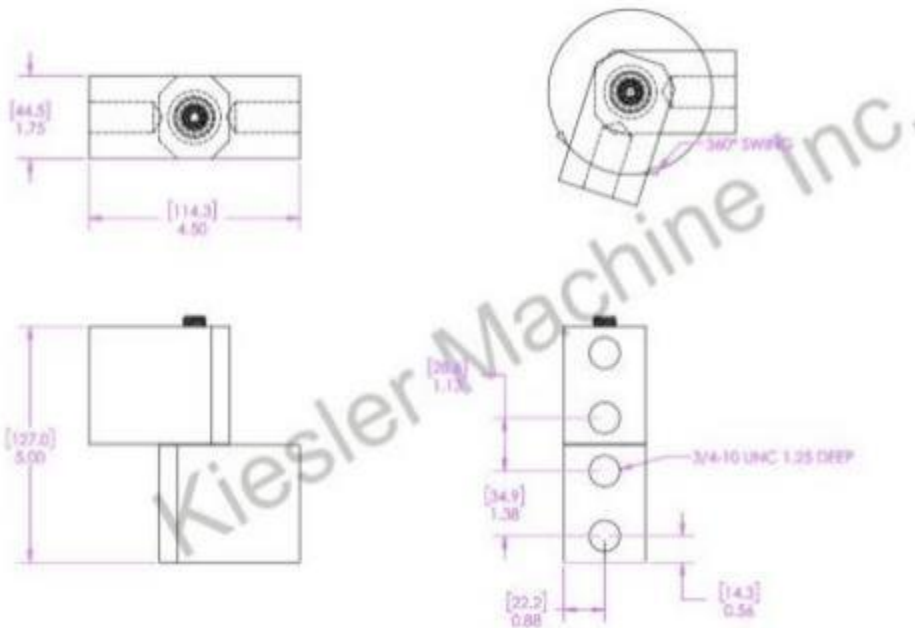

5"x 4.5" Extended Barrel Hinges

Model Number: 2875KS-316

Price: \$ 820

- Material Type: 316L Stainless Steel
- Maximum Vertical Load: 3,000 LBS
- Maximum Radial Load: 1,220 LBS
- Approx. Width: 4.5"
- Height: 5"
- Weight: 6.4 LBS