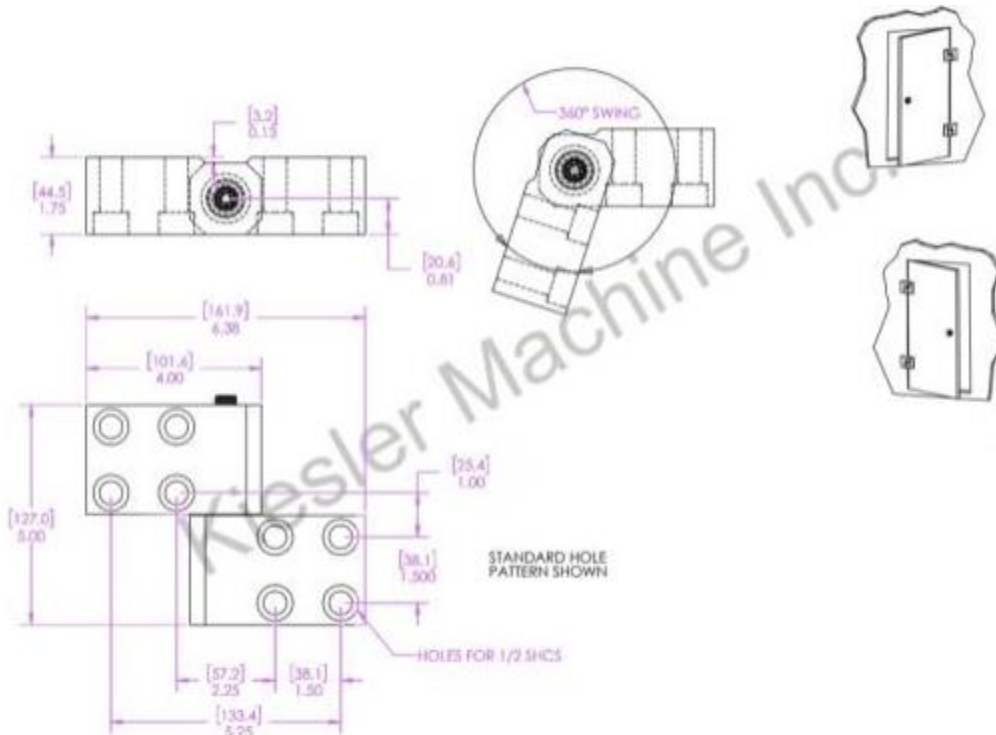

5"x 4.5" Model K Hinges

Model Number: 2875-K-LH-304

Price: \$ 755

- Material Type: 304L Stainless Steel
- Maximum Vertical Load: 3,000 LBS
- Maximum Radial Load: 1220 LBS
- Approx. Width: 4.5"
- Height: 5"
- Leaf Thickness: 1/2"
- Weight: 9 LBS