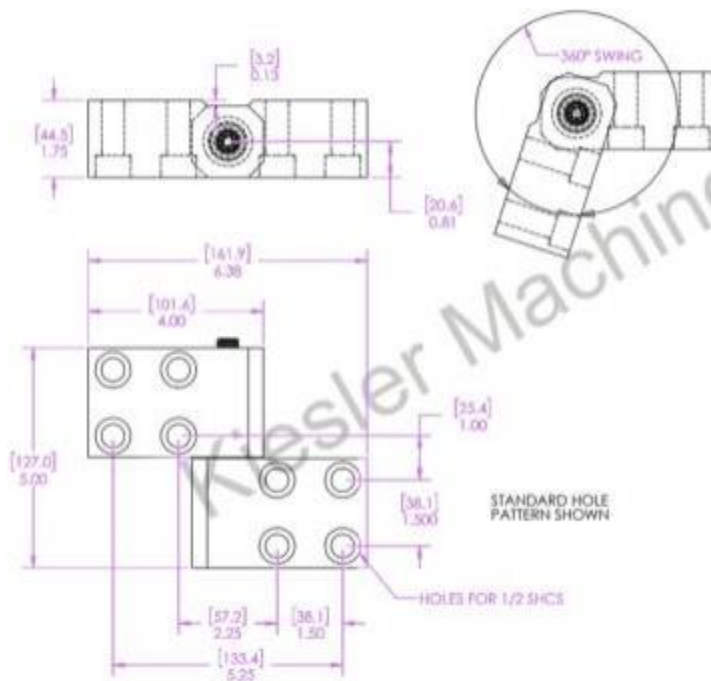

5"x 4.5" Model K Hinges

Model Number: 2875-K-RH-304

Price: \$ 755

- Material Type: 304L Stainless Steel
- Maximum Vertical Load: 3,000 LBS
- Maximum Radial Load: 1220 LBS
- Approx. Width: 4.5"
- Height: 5"
- Leaf Thickness: 1/2"
- Weight: 9 LBS