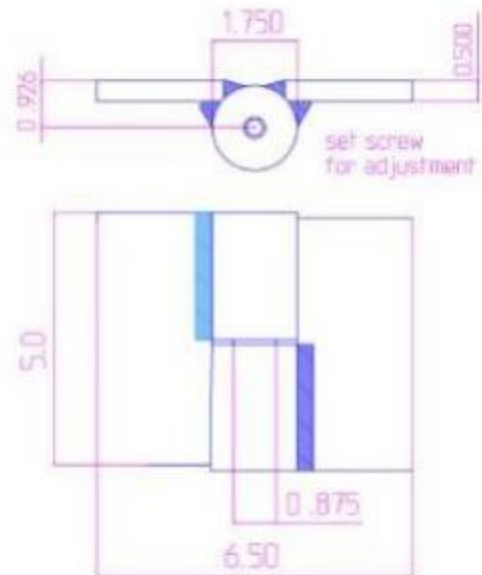

5" x 6 1/2" Stainless Steel Heavy Duty Hinges

Model Number: 2875LH-304

Price: \$ 765

- Maximum Door Weight: 3,000 LBS
- Maximum Radial Load: 1,220 LBS
- Approx Width: 6 1/2"
- Height: 5"
- Leaf Thickness: 1/2"
- Weight: 7 LBS
- Mount: Weld On
- Material Type: 304L Stainless Steel
- Finish: Plain