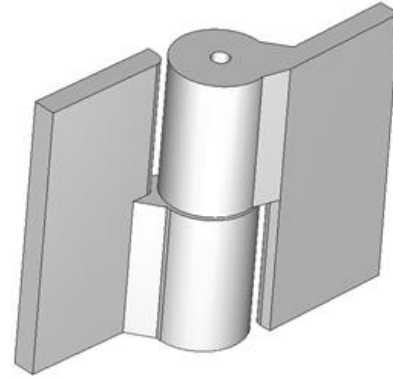

5" x 6 1/2" Stainless Steel Heavy Duty Hinges

Model Number: 2875RH-304

Price: \$ 765

- Maximum Door Weight: 3,000 LBS
- Maximum Radial Load: 1,220 LBS
- Approx Width: 6 1/2"
- Height: 5"
- Leaf Thickness: 1/2"
- Weight: 7 LBS
- Mount: Weld On
- Material Type: 304L Stainless Steel
- Finish: Plain