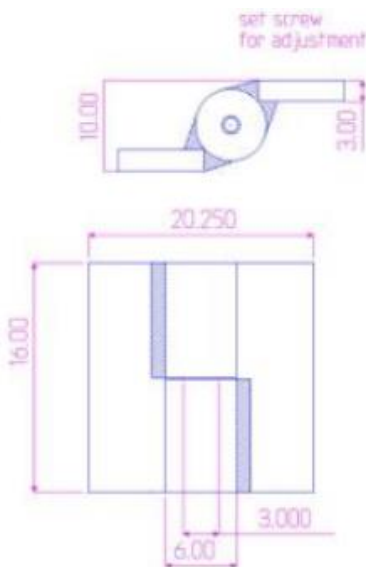

## 16" x 20 1/4" Heavy Duty Half Mortise Hinge

Model Number: 3000LH-304 Half  
Mortise

Price: \$ On Request

- Application: Half Mortise
- Type: Left-Hand
- Material Type: 304L Stainless Steel
- Maximum Door Weight: 40,000 lbs.
- Maximum Radial Load: 25,000 lbs.
- Mount: Weld-On or Bolt-On
- Approximate Width: 20 1/4"
- Height: 16"
- Weight: 480 lbs.
- Bearing Type: Needle and Thrust Bearings
- Finish: Plain
- Service: Heavy Duty