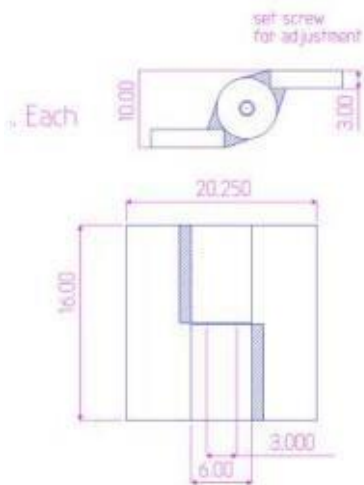

16" x 20 1/4" Heavy Duty Half Mortise Hinge

Model Number: 3000LH Half Mortise

Price: \$ 6100

- Application: Half Mortise
- Type: Left-Handed
- Material Type: Carbon Steel
- Maximum Door Weight: 40,000LBS
- Maximum Radial Load: 25,000LBS
- Mount: Weld on or Bolt on
- Approximate Width: 20 1/4"
- Height: 16"
- Weight: 480 LBS
- Service: Heavy Duty