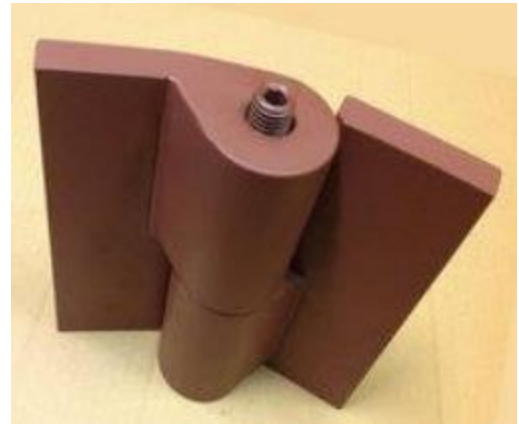

## 16" x 20 1/4" Carbon steel Hot Galvanized Heavy Duty Hinges

Model Number: 3000RH-GALV

**Price - 7250**

- Maximum Door Weight: 40,000 LBS
- Maximum Radial Load: 25,000LBS
- Approx Width: 20 1/4"
- Height: 16"
- Weight : 480 LBS
- Leaf Thickness: 3"
- Mount: Weld On
- Material Type: Carbon Steel
- Finish: Hot Dipped Galvanized