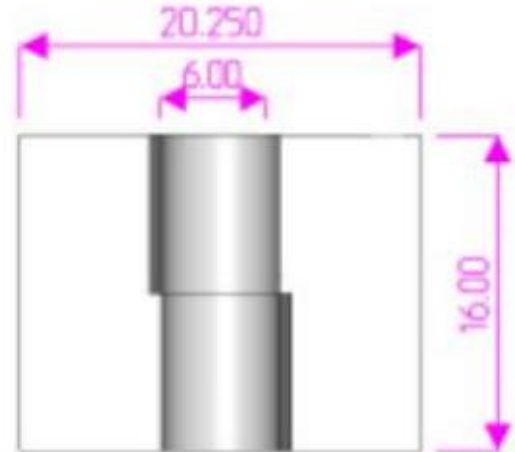

16" x 20 1/4" Stainless Steel Heavy Duty Hinges

Model Number: 3000 LH-304

Price: \$ On Request

- Maximum Door Weight: 40,000 LBS
- Maximum Radial Load: 25,000LBS
- Approx Width: 20 1/4"
- Height: 16"
- Weight : 480 LBS
- Leaf Thickness: 3"
- Mount: Weld On
- Material Type: 304L Stainless Steel
- Finish: Plain