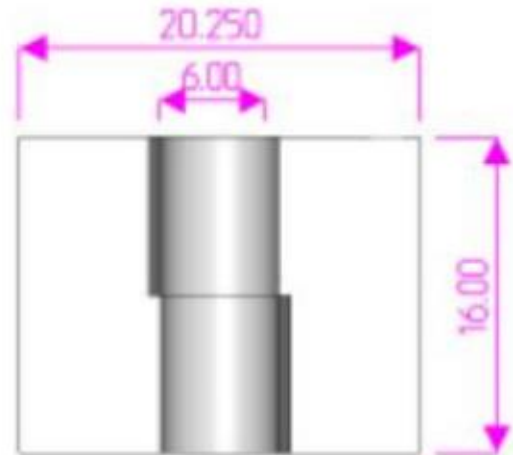

## 16" x 20 1/4" Stainless Steel Heavy Duty Hinges

Model Number: 3000 LH-316

Price: \$ On Request

- Maximum Door Weight: 40,000 LBS
- Maximum Radial Load: 25,000LBS
- Approx Width: 20 1/4"
- Height: 16"
- Weight : 480 LBS
- Leaf Thickness: 3"
- Mount: Weld On
- Material Type: 316L Stainless Steel
- Finish: Plain