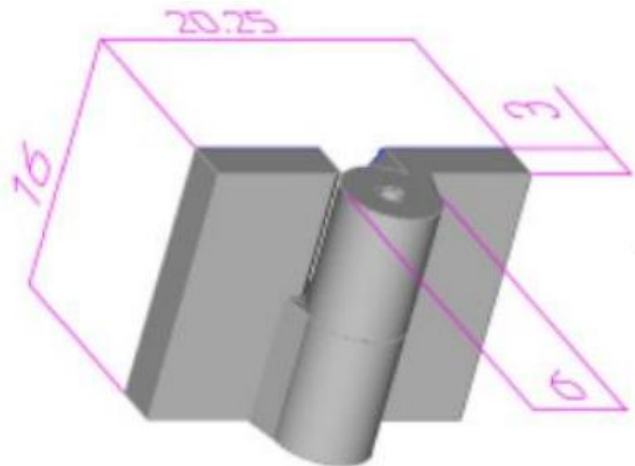

## 16" x 20 1/4" Stainless Steel Heavy Duty Hinges

Model Number: 3000 RH-304

Price: \$ On Request

- Maximum Door Weight: 40,000 LBS
- Maximum Radial Load: 25,000LBS
- Approx Width: 20 1/4"
- Height: 16"
- Weight : 480 LBS
- Leaf Thickness: 3"
- Mount: Weld On
- Material Type: 304L Stainless Steel
- Finish: Plain