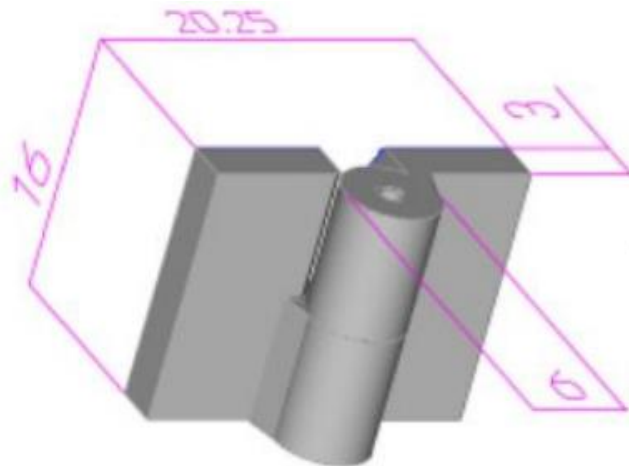

16" x 20 1/4" Stainless Steel Heavy Duty Hinges

Model Number: 3000 RH-316

Price: \$ On Request

- Maximum Door Weight: 40,000 LBS
- Maximum Radial Load: 25,000LBS
- Approx Width: 20 1/4"
- Height: 16"
- Weight : 480 LBS
- Leaf Thickness: 3"
- Mount: Weld On
- Material Type: 316L Stainless Steel
- Finish: Plain