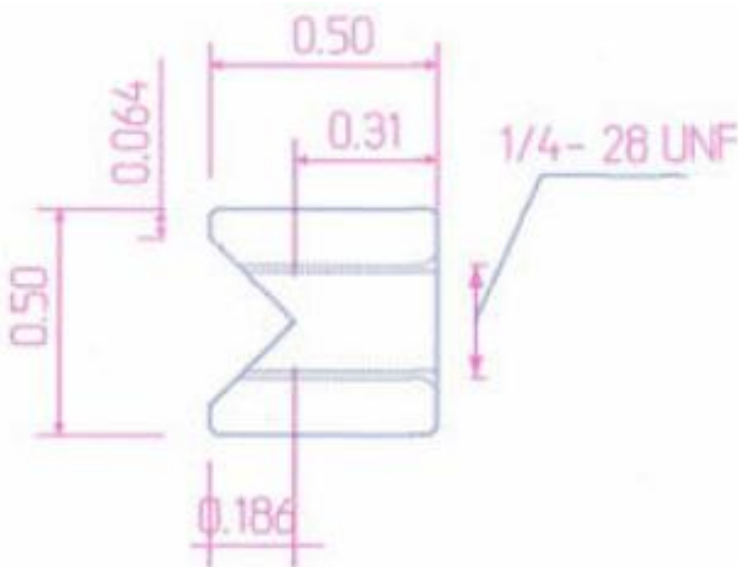

1/4 - 28 UNF 304L Stainless Steel Heavy Duty Weld Nut

Model Number: 304M22

Price: \$ 14.17

- Maximum Door Weight: 4,000 LBS
- Maximum Radial Load: 1,630 LBS
- Approx. Width: 7 7/16"
- Height: 6"
- Leaf Thickness: 1/2"
- Weight: 4 LBS
- Mount: Weld On
- Material Type: Carbon Steel
- Finish: Primer