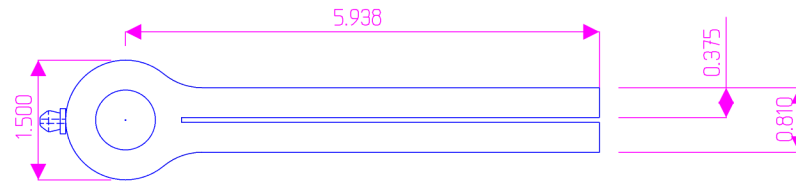

Model Number = 800MB
 Application = Mortise
 Type = Non-Handed
 Material Type = Carbon Steel
 Maximum Door Weight = 800 lbs.
 Mount = Weld On
 Bearing Type = Oil-Lite Bronze Bushings
 Finish = Primer
 Service = Medium Duty