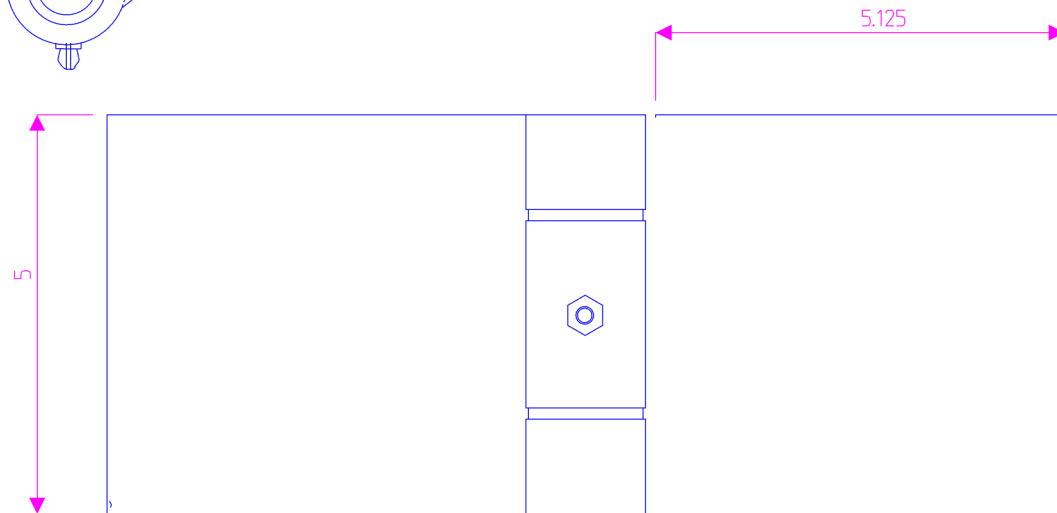

Model Number = 800MB
 Application = Mortise
 Type = Non-Handed
 Material Type = Carbon Steel
 Maximum Door Weight = 800 lbs.
 Mount = Weld On
 Bearing Type = Oil-Lite Bronze Bushings
 Finish = Primer
 Service = Medium Duty