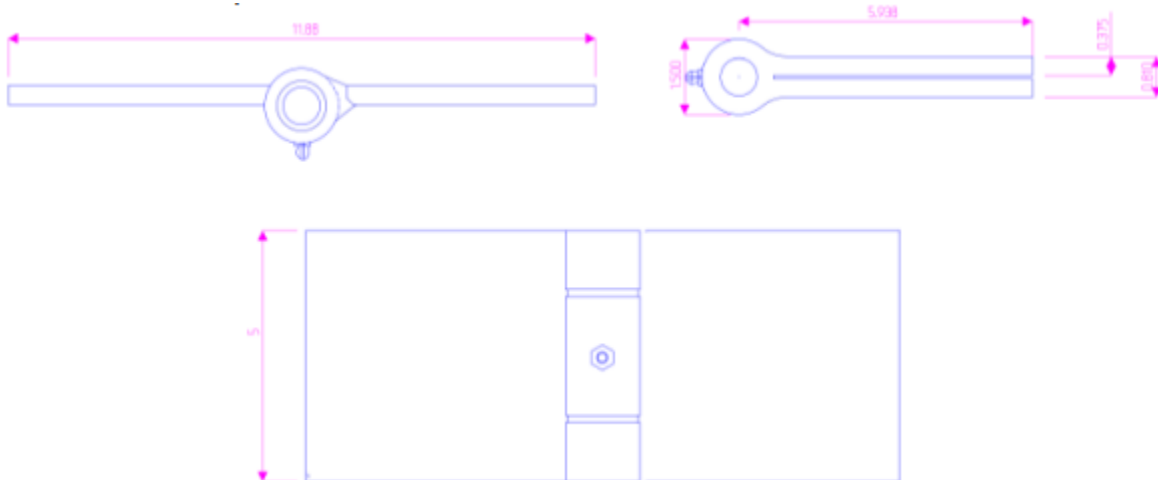

800MB-304 Stainless Steel Mortise Hinges

Model Number: 800-304 Full Mortise

Price: \$ 670

- Application: Mortise
- Type: Non-Handed
- Material Type: 304L Stainless Steel
- Maximum Door Weight: 800 LBS
- Maximum Radial Load: 320 LBS
- Mount: Weld On
- Approx Width: 11 7/8"
- Height: 5"
- Bearing Type: Oil-Lite Bronze Bushings
- Finish: Plain
- Service: Medium Duty