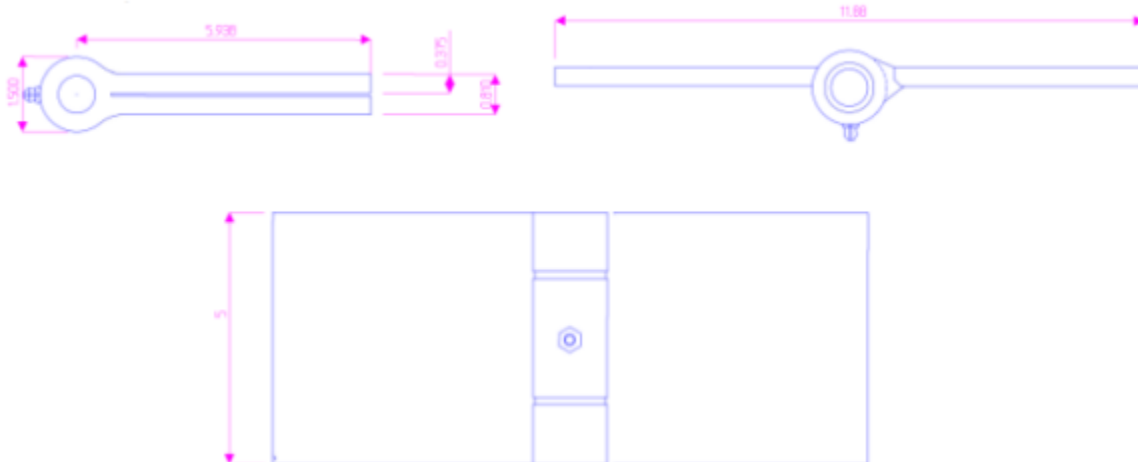

800MB-316 Stainless Steel Mortise Hinges

Model Number: 800-316 Full Mortise

Price: \$ 695

- Application: Mortise
- Type: Non-Handed
- Material Type: 316L Stainless Steel
- Maximum Door Weight: 800 LBS
- Maximum Radial Load: 320 LBS
- Mount: Weld On
- Approx Width: 11 7/8"
- Height: 5"
- Bearing Type: Oil-Lite Bronze Bushing
- Finish: Plain
- Service: Medium Duty