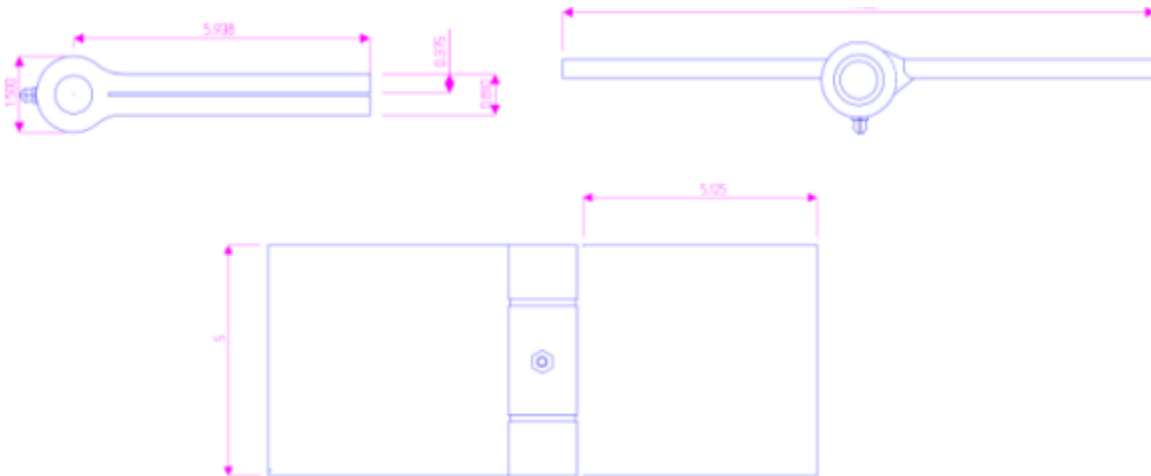

800MB Carbon Steel Mortise Hinges

Model Number: 800MB

Price: \$ 275

- Application: Mortise
- Type: Non-Handed
- Material Type: Carbon Steel
- Maximum Door Weight: 800 LBS
- Maximum Radial Load: 320 LBS
- Mount: Weld On
- Approx Width: 11 7/8"
- Height: 5"
- Bearing Type: Oil-Lite Bronze Bushings
- Finish: Primer
- Service: Medium Duty