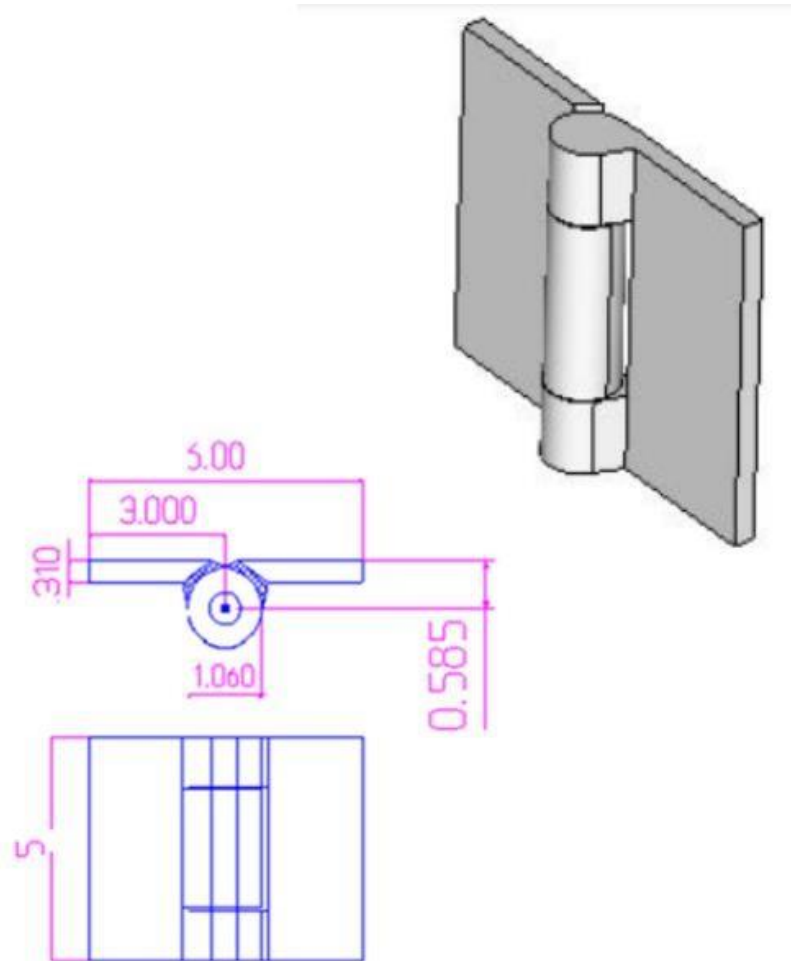

5" x 6" Stainless Steel Security Hinges

Model Number: 800-304

Price: \$ 525

- Material Type: 304L Stainless Steel
- Mount: Weld On
- Type: Non-Handed
- Maximum Door Weight: 800 LBS
- Maximum Radial Load: 320 LBS
- Approx Width: 6"
- Height: 5"
- Leaf Thickness: 5/16"
- Weight: 4 LBS
- Finish: Primer