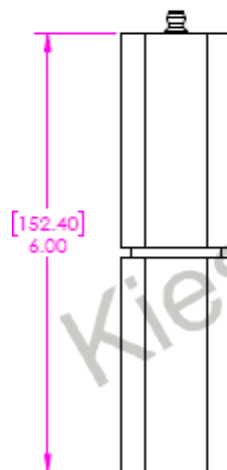

7" x 1 3/8" Stainless Steel Medium Duty Barrel Hinges

Model Number: B-1000-304

Price: \$ 220

- Material Type: 304L Stainless Steel
- Application: Barrel
- Type: Non-Handed
- Maximum Door Weight: 1000 lbs
- Mount: Weld On
- Approx. Width: 1 3/8"
- Height: 7"
- Finish: Plain