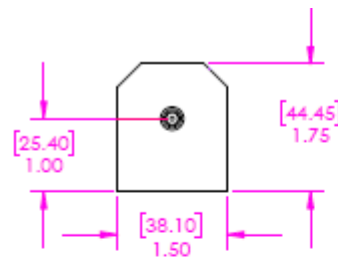

7" x 1 3/8" Stainless Steel Medium Duty Barrel Hinges

Model Number: B-1000-304

Price: \$ 220

- Material Type: 304L Stainless Steel
- Application: Barrel
- Type: Non-Handed
- Maximum Door Weight: 1000 lbs
- Mount: Weld On
- Approx. Width: 1 3/8"
- Height: 7"
- Finish: Plain