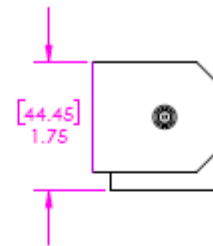

7" x 1 3/8" Stainless Steel Medium Duty Barrel Hinges

Model Number: B-1000-304

Price: \$ 220

- Material Type: 304L Stainless Steel
- Application: Barrel
- Type: Non-Handed
- Maximum Door Weight: 1000 lbs
- Mount: Weld On
- Approx. Width: 1 3/8"
- Height: 7"
- Finish: Plain