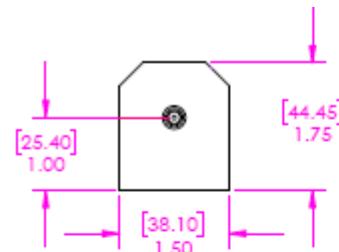

# 7" x 1 3/8" Stainless Steel Medium Duty Barrel Hinges

Model Number: B-1000-316

Price: \$ 235

- Material Type: 316L Stainless Steel
- Application: Barrel
- Type: Non-Handed
- Maximum Door Weight: 1000 lbs
- Mount: Weld On
- Approx. Width: 1 3/8"
- Height: 7"
- Finish: Plain