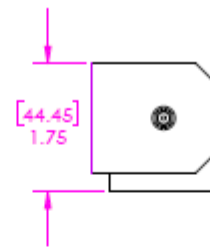

# 7" x 1 3/8" Stainless Steel Medium Duty Barrel Hinges

Model Number: B-1000-316

Price: \$ 235

- Material Type: 316L Stainless Steel
- Application: Barrel
- Type: Non-Handed
- Maximum Door Weight: 1000 lbs
- Mount: Weld On
- Approx. Width: 1 3/8"
- Height: 7"
- Finish: Plain