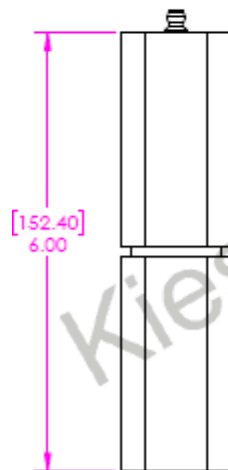

# 7" x 1 3/8" Stainless Steel Medium Duty Barrel Hinges

Model Number: B-1000-316

Price: \$ 235

- Material Type: 316L Stainless Steel
- Application: Barrel
- Type: Non-Handed
- Maximum Door Weight: 1000 lbs
- Mount: Weld On
- Approx. Width: 1 3/8"
- Height: 7"
- Finish: Plain