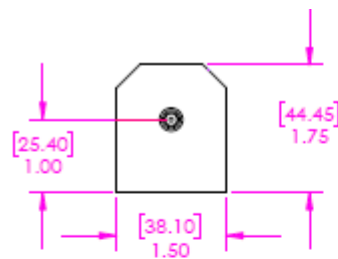

7" x 1 3/8" Carbon Steel Heavy Duty Barrel Hinges

Model Number: B-1000

Price: \$ 135

- Material Type: Carbon Steel
- Application: Barrel
- Type: Non-Handed
- Maximum Door Weight: 1000 lbs
- Mount: Weld On
- Approx. Width: 1 3/8"
- Height: 7"
- Finish: Primer