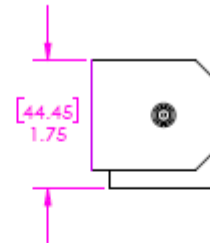

7" x 1 3/8" Carbon Steel Heavy Duty Barrel Hinges

Model Number: B-1000

Price: \$ 135

- Material Type: Carbon Steel
- Application: Barrel
- Type: Non-Handed
- Maximum Door Weight: 1000 lbs
- Mount: Weld On
- Approx. Width: 1 3/8"
- Height: 7"
- Finish: Primer