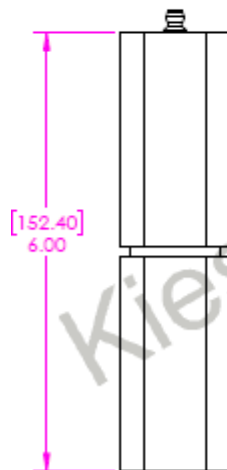

7" x 1 3/8" Carbon Steel Heavy Duty Barrel Hinges

Model Number: B-1000

Price: \$ 135

- Material Type: Carbon Steel
- Application: Barrel
- Type: Non-Handed
- Maximum Door Weight: 1000 lbs
- Mount: Weld On
- Approx. Width: 1 3/8"
- Height: 7"
- Finish: Primer