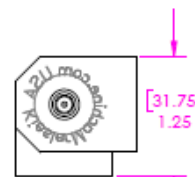

5" x 1 1/4" Stainless Steel Medium Duty Barrel Hinges

Model Number: B-600-304

Price: \$ 155

- Material Type: 304L Stainless Steel
- Application: Barrel
- Type: Non-Handed
- Maximum Door Weight: 600 lbs
- Mount: Weld On
- Approx. Width: 1 1/4"
- Height: 5"
- Finish: Plain