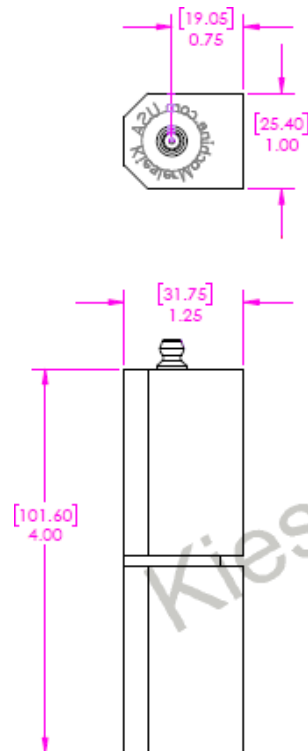

5" x 1 1/4" Stainless Steel Medium Duty Barrel Hinges

Model Number: B-600-304

Price: \$ 155

- Material Type: 304L Stainless Steel
- Application: Barrel
- Type: Non-Handed
- Maximum Door Weight: 600 lbs
- Mount: Weld On
- Approx. Width: 1 1/4"
- Height: 5"
- Finish: Plain