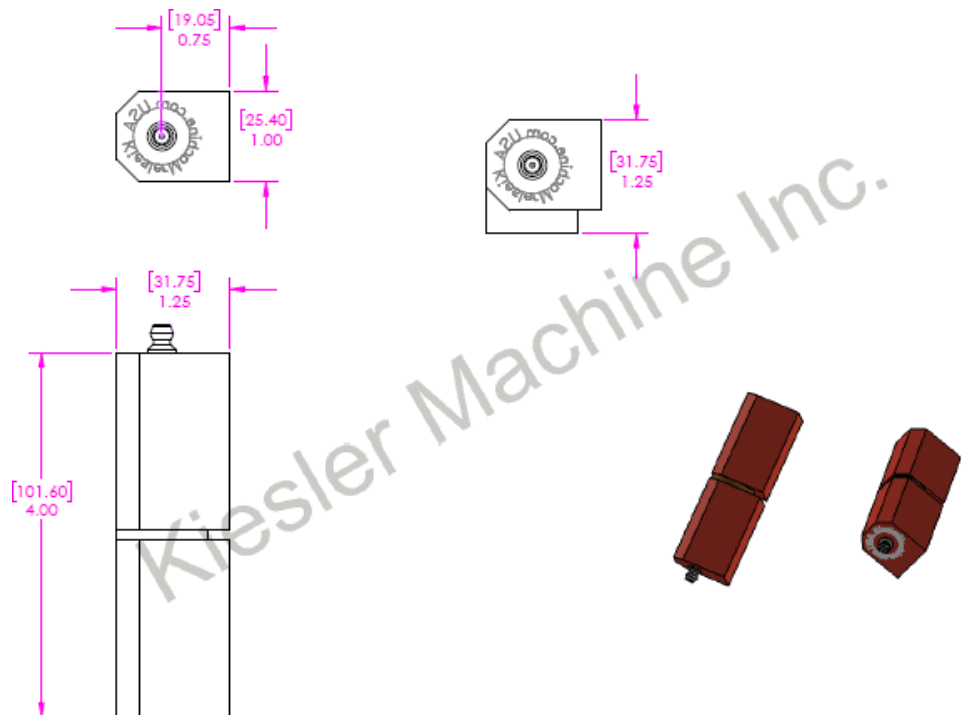

5" x 1 1/4" Stainless Steel Medium Duty Barrel Hinges

Model Number: B-600-316

Price: \$ 165

- Material Type: 316L Stainless Steel
- Application: Barrel
- Type: Non-Handed
- Maximum Door Weight: 600 lbs
- Mount: Weld On
- Approx. Width: 1 1/4"
- Height: 5"
- Finish: Plain

Kiesler Machine Inc

13700 Chrissy Lane NE
Palmyra, IN. 47164-8768

Contact Info :

info@kieslermachine.com
Toll-Free : 888-565-6610
Phone : 812-364-6610

Smoother Than The Rest
Guaranteed!

Data Provided For Reference Only.