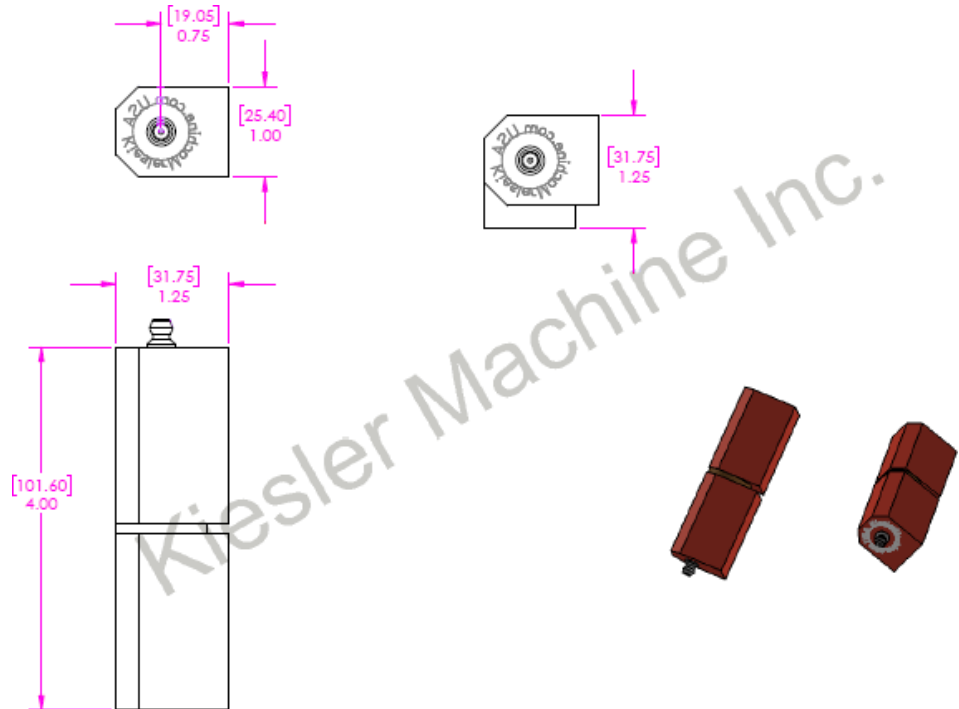

5" x 1 1/4" Carbon Steel Medium Duty Barrel Hinges

Model Number: B-600

Price: \$ 80

- Material Type: Carbon Steel
- Application: Barrel
- Type: Non-Handed
- Maximum Door Weight: 600 lbs
- Mount: Weld On
- Approx. Width: 1 1/4"
- Height: 5"
- Finish: Primer