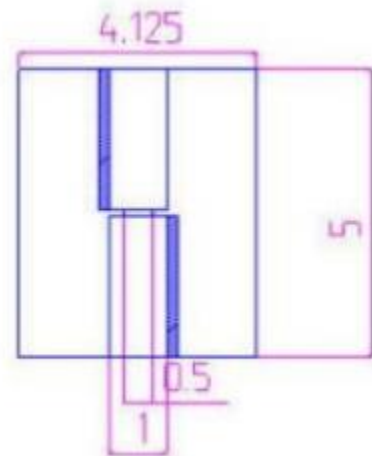

5" x 4 1/8" Stainless Steel Heavy Duty Hinges

Model Number: 2500LH-316

Price - 475

- Material Type: 316L Stainless Steel
- Mount: Weld On
- Maximum Door Weight: 1,000 LBS
- Maximum Radial Load: 400 LBS
- Approx Width: 4 1/8"
- Height: 5"
- Leaf Thickness: 3/8"
- Weight: 4 LBS