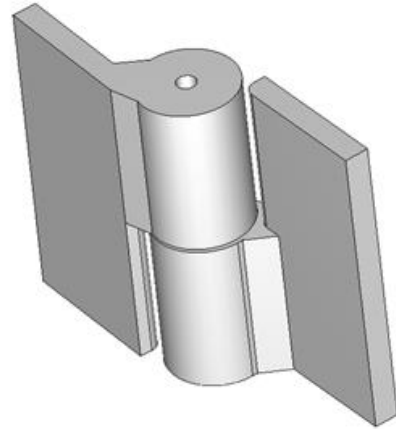

# 5" x 6 1/2" Stainless Steel Heavy Duty Hinges

Model Number: 2875LH-316

Price: \$ 795

- Maximum Door Weight: 3,000 LBS
- Maximum Radial Load: 1,220 LBS
- Approx Width: 6 1/2"
- Height: 5"
- Leaf Thickness: 1/2"
- Weight: 7 LBS
- Mount: Weld On
- Material Type: 316L Stainless Steel
- Finish: Plain