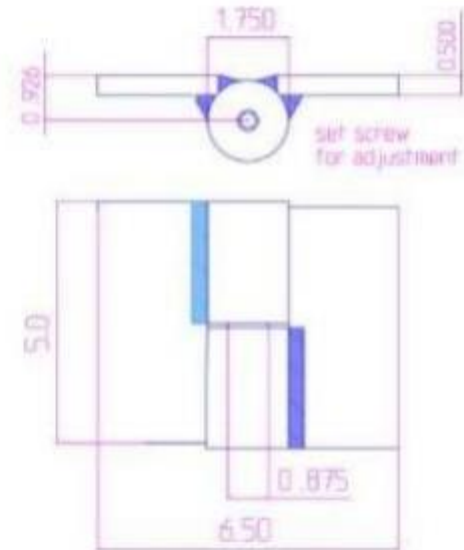

# 5" x 6 1/2" Stainless Steel Heavy Duty Hinges

Model Number: 2875LH-316

Price: \$ 795

- Maximum Door Weight: 3,000 LBS
- Maximum Radial Load: 1,220 LBS
- Approx Width: 6 1/2"
- Height: 5"
- Leaf Thickness: 1/2"
- Weight: 7 LBS
- Mount: Weld On
- Material Type: 316L Stainless Steel
- Finish: Plain