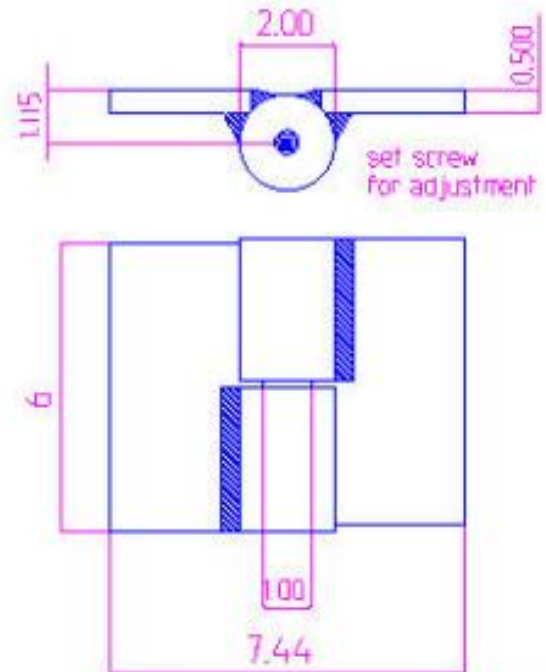

6" x 7 7/16" Stainless Steel Heavy Duty Hinges

Model Number: 2100 RH-304

Price: \$ 660

- Material Type: 304L Stainless Steel
- Mount: Weld On
- Maximum Door Weight: 4,000 LBS
- Maximum Radial Load: 1,630 LBS
- Approx Width: 7 7/16"
- Height: 6"
- Leaf Thickness: 1/2"
- Weight: 13 LBS