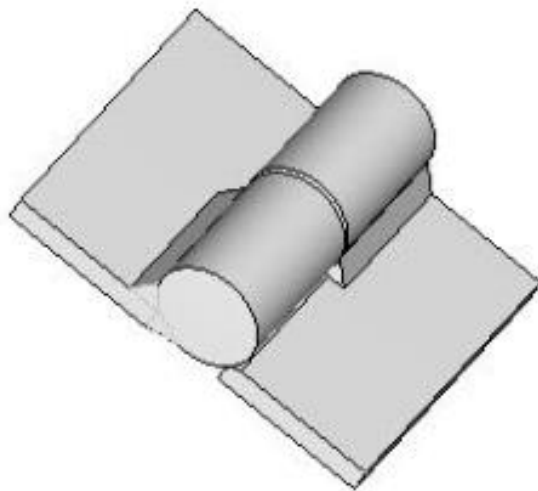

6" x 7 7/16" Stainless Steel Heavy Duty Hinges

Model Number: 2100 RH-304

Price: \$ 660

- Material Type: 304L Stainless Steel
- Mount: Weld On
- Maximum Door Weight: 4,000 LBS
- Maximum Radial Load: 1,630 LBS
- Approx Width: 7 7/16"
- Height: 6"
- Leaf Thickness: 1/2"
- Weight: 13 LBS