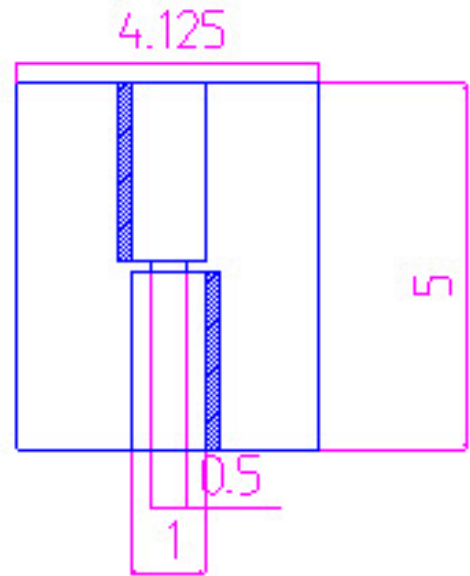

5" x 4 1/8" Carbon Steel Heavy Duty Hinge

Model Number: 2500 LH

Price: \$ 201

- Maximum Door Weight: 1,000 LBS
- Maximum Radial Load: 400 LBS
- Approx. Width: 4 1/8"
- Height: 5"
- Leaf Thickness: 3/8"
- Weight: 4 LBS
- Mount: Weld On
- Material Type: Carbon Steel