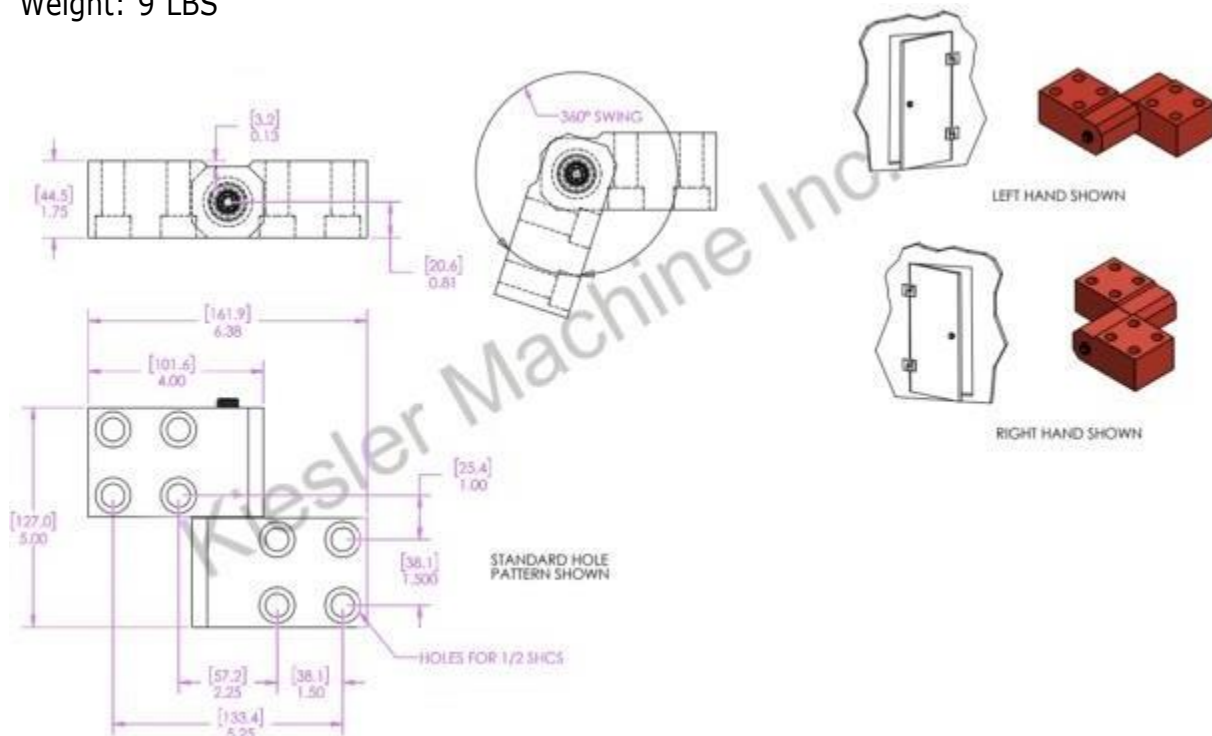

5"x 4.5" Model K Hinges

Model Number: 2875-K-RH-304

Price: \$ 725

- Material Type: 304L Stainless Steel
- Maximum Vertical Load: 3,000 LBS
- Maximum Radial Load: 1220 LBS
- Approx. Width: 4.5"
- Height: 5"
- Leaf Thickness: 1/2"
- Weight: 9 LBS