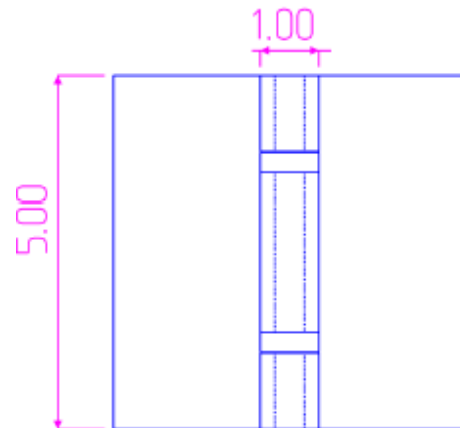

5"x 4" Heavy Duty Butt Hinges

Model Number: B-2545

Price: \$ 62

- Type: Formed Butt Hinge
- Material Type: Carbon Steel
- Thickness: 1/4"
- Maximum Door Weight: 400 LBS
- Maximum Radial Load: 300 LBS
- Mount: Weld-on
- Finish: Plain or Primer